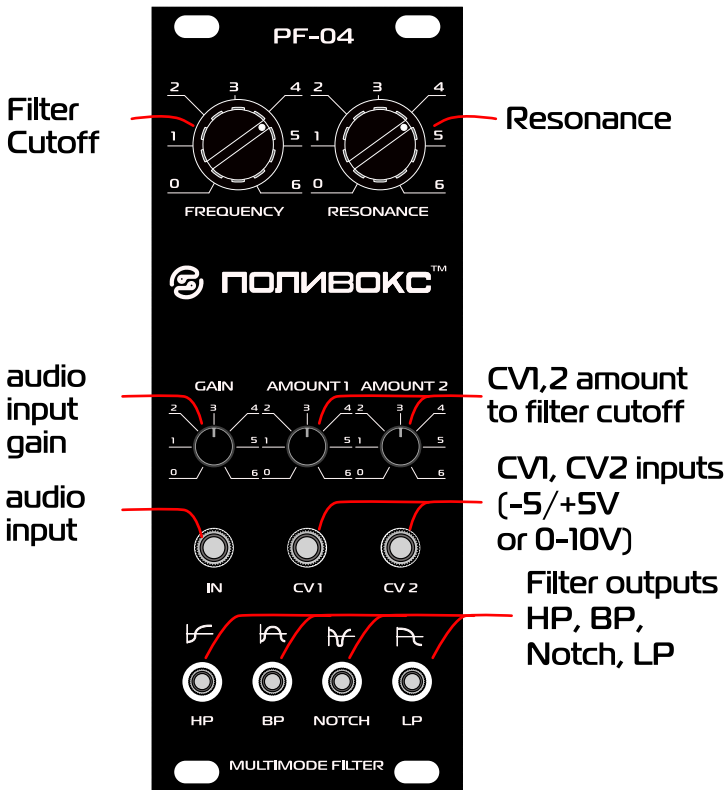

ПОЛИВОКС™

**ELTA
MUSIC**

The Polivoks Filter module, from Elta Music, utilizes the classic Soviet filter chip for a unique and iconic filter tone, and bring it to the Eurorack modular format. It provides two CV inputs with individual depth pots for ultimate control over cutoff frequency. One input with sensitivity control and four outputs available simultaneously, lowpass, bandpass, highpass, and notch filter types.

Specifications:

Width: 10HP

Current: 20mA

Power cable 1 pcs
included Screw 2 pcs